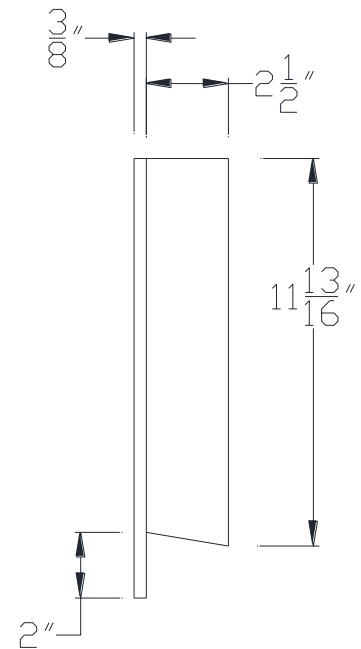

FRONT VIEW

SIDE VIEW

Category: Beam Accessories • Texture: Black Iron • Product: Volterra Flex

Volterra Architectural Products LLC - 1902 North 22nd Avenue - Phoenix , AZ 85009
www.volterraproducts.com