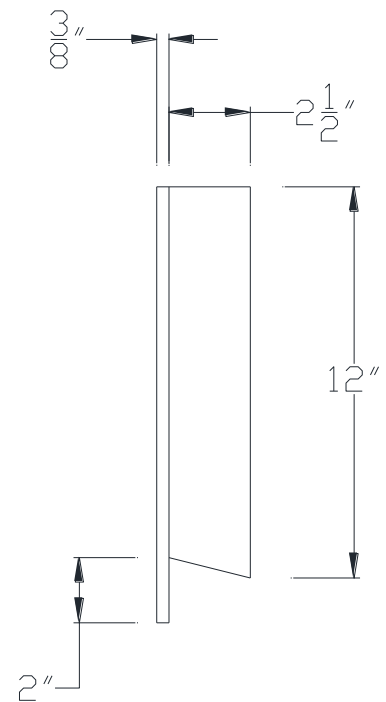

FRONT VIEW

SIDE VIEW

Category: Beam Accessories • Texture: Black Iron • Product: Volterra Flex

Volterra Architectural Products LLC - 1902 North 22nd Avenue - Phoenix, AZ 85009
www.volterraproducts.com