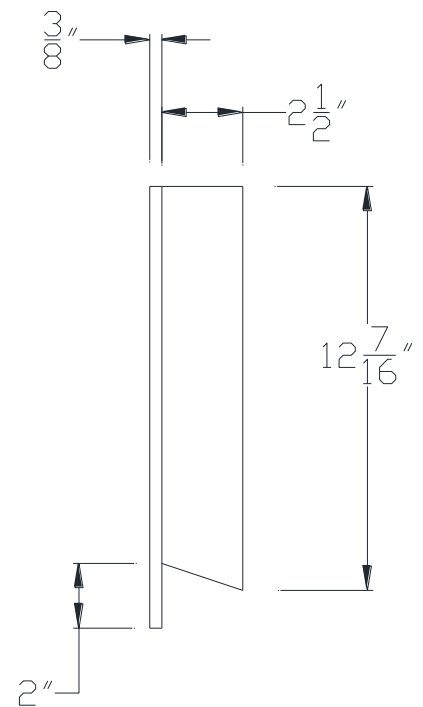

FRONT VIEW

SIDE VIEW

Category: Beam Accessories • Texture: Black Iron • Product: Volterra Flex

Volterra Architectural Products LLC - 1902 North 22nd Avenue - Phoenix , AZ 85009
www.volterraproducts.com