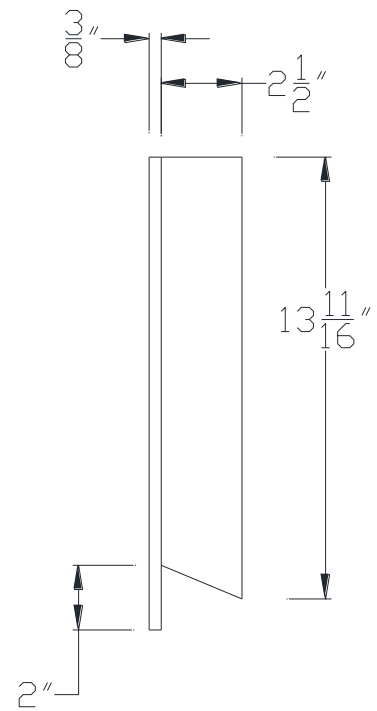

FRONT VIEW

SIDE VIEW

Category: Beam Accessories • Texture: Black Iron • Product: Volterra Flex

Volterra Architectural Products LLC - 1902 North 22nd Avenue - Phoenix, AZ 85009
www.volterraproducts.com