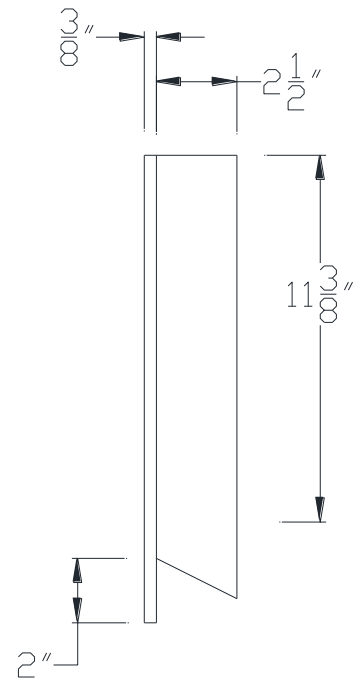

FRONT VIEW

SIDE VIEW

Category: Beam Accessories • Texture: Black Iron • Product: Volterra Flex

Volterra Architectural Products LLC - 1902 North 22nd Avenue -Phoenix , AZ 85009  
[www.volterraproducts.com](http://www.volterraproducts.com)