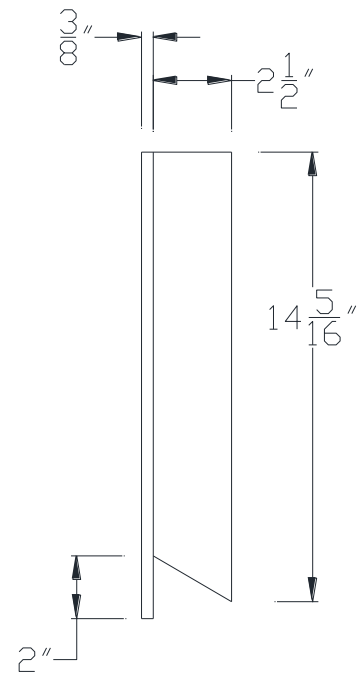

FRONT VIEW

SIDE VIEW

Category: Beam Accessories • Texture: Black Iron • Product: Volterra Flex

Volterra Architectural Products LLC - 1902 North 22nd Avenue - Phoenix, AZ 85009
www.volterraproducts.com