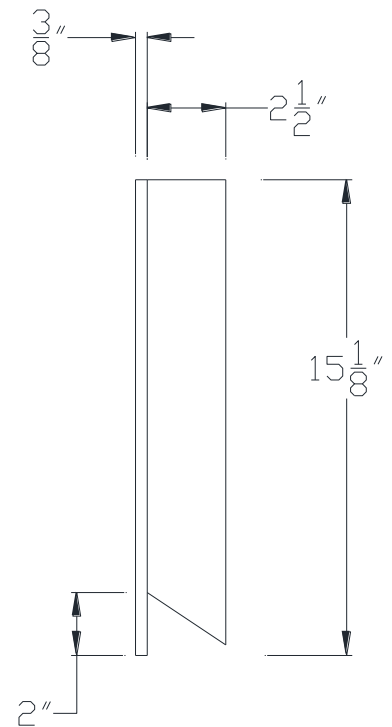

FRONT VIEW

SIDE VIEW

Category: Beam Accessories • Texture: Black Iron • Product: Volterra Flex

Volterra Architectural Products LLC - 1902 North 22nd Avenue - Phoenix, AZ 85009
www.volterraproducts.com