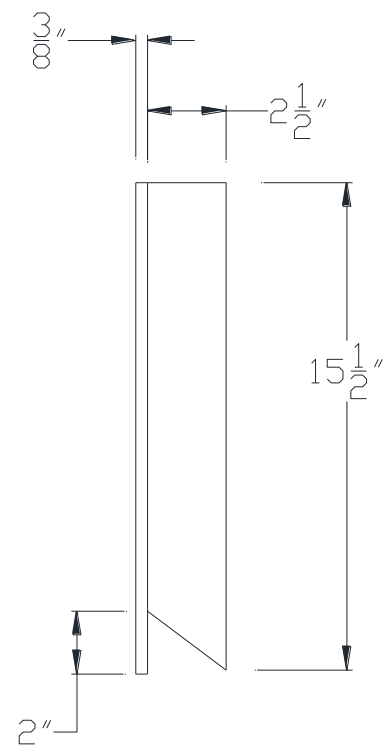

FRONT VIEW

SIDE VIEW

Category: Beam Accessories • Texture: Black Iron • Product: Volterra Flex

Volterra Architectural Products LLC - 1902 North 22nd Avenue - Phoenix, AZ 85009
www.volterraproducts.com