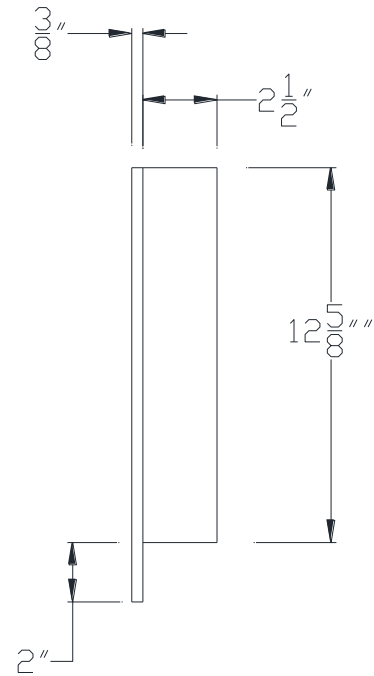

FRONT VIEW

SIDE VIEW

Category: Beam Accessories • Texture: Black Iron • Product: Volterra Flex

Volterra Architectural Products LLC - 1902 North 22nd Avenue - Phoenix, AZ 85009
www.volterraproducts.com