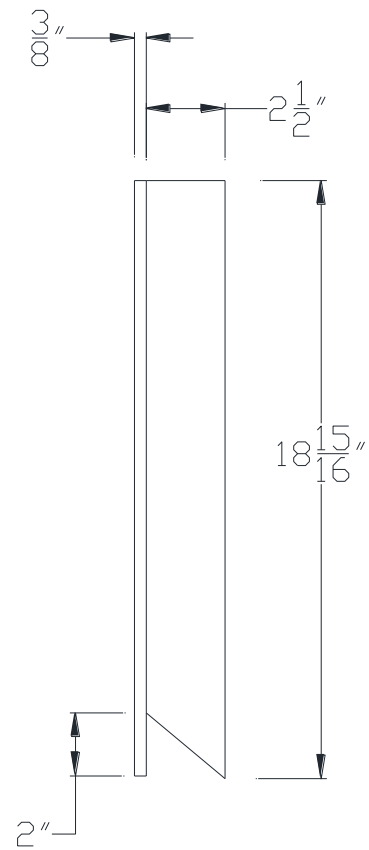

FRONT VIEW

SIDE VIEW

Category: Beam Accessories • Texture: Black Iron • Product: Volterra Flex

Volterra Architectural Products LLC - 1902 North 22nd Avenue - Phoenix, AZ 85009
www.volterraproducts.com