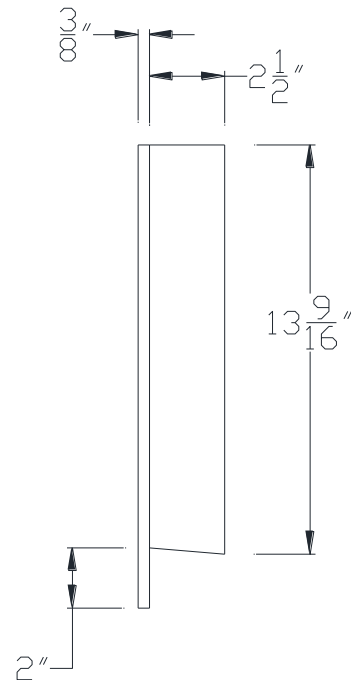

FRONT VIEW

SIDE VIEW

Category: Beam Accessories • Texture: Black Iron • Product: Volterra Flex

Volterra Architectural Products LLC - 1902 North 22nd Avenue - Phoenix, AZ 85009
www.volterraproducts.com