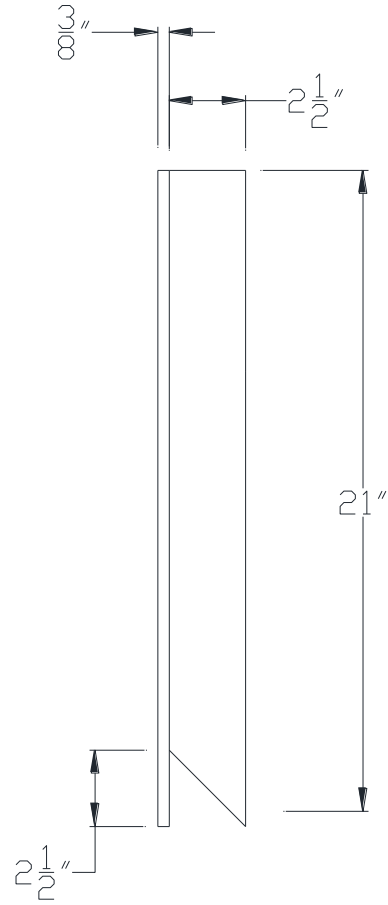

FRONT VIEW

SIDE VIEW

Category: Beam Accessories • Texture: Black Iron • Product: Volterra Flex

Volterra Architectural Products LLC - 1902 North 22nd Avenue - Phoenix, AZ 85009  
[www.volterraproducts.com](http://www.volterraproducts.com)