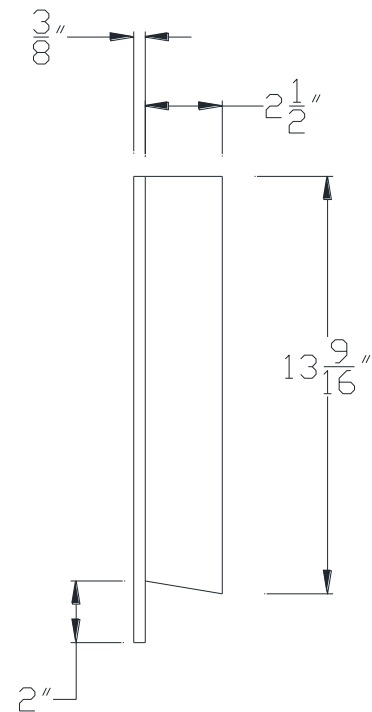

FRONT VIEW

SIDE VIEW

Category: Beam Accessories • Texture: Black Iron • Product: Volterra Flex

Volterra Architectural Products LLC - 1902 North 22nd Avenue - Phoenix, AZ 85009
www.volterraproducts.com