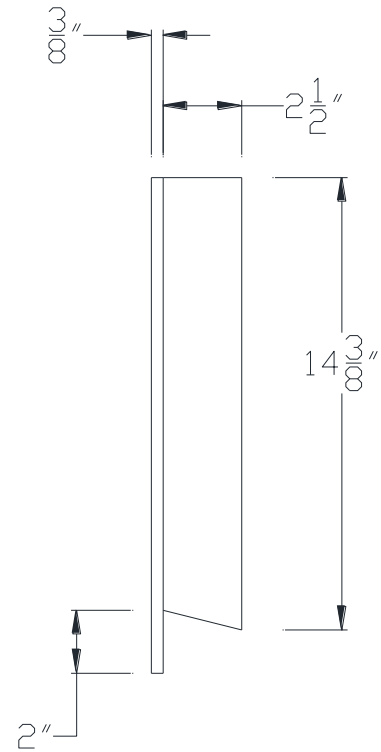

FRONT VIEW

SIDE VIEW

Category: Beam Accessories • Texture: Black Iron • Product: Volterra Flex

Volterra Architectural Products LLC - 1902 North 22nd Avenue -Phoenix , AZ 85009  
[www.volterraproducts.com](http://www.volterraproducts.com)