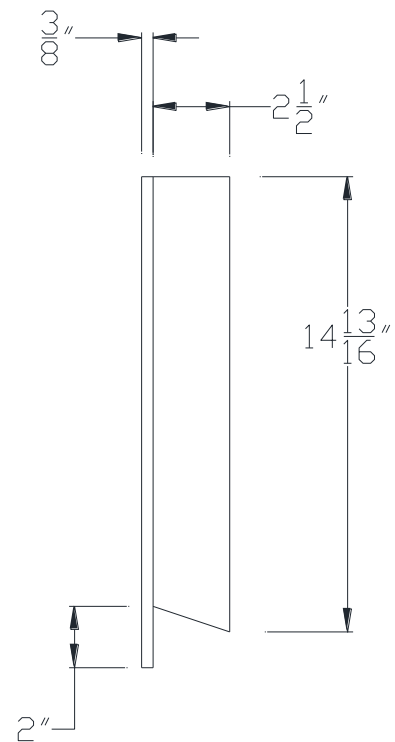

FRONT VIEW

SIDE VIEW

Category: Beam Accessories • Texture: Black Iron • Product: Volterra Flex

Volterra Architectural Products LLC - 1902 North 22nd Avenue -Phoenix , AZ 85009  
[www.volterraproducts.com](http://www.volterraproducts.com)