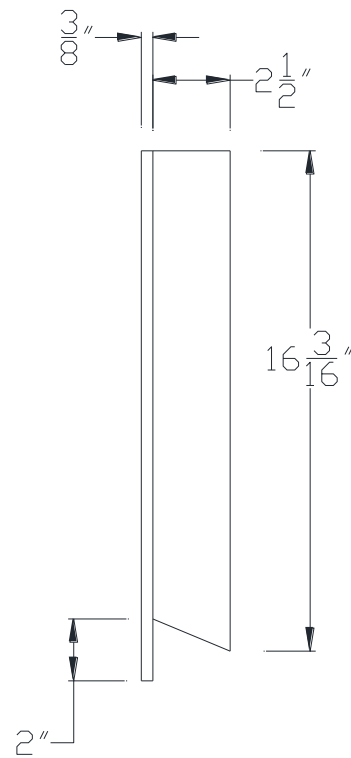

FRONT VIEW

SIDE VIEW

Category: Beam Accessories • Texture: Black Iron • Product: Volterra Flex

Volterra Architectural Products LLC - 1902 North 22nd Avenue -Phoenix , AZ 85009
www.volterraproducts.com