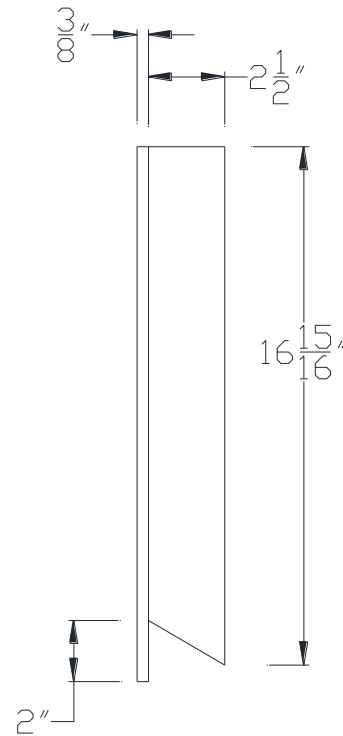

FRONT VIEW

SIDE VIEW

Category: Beam Accessories • Texture: Black Iron • Product: Volterra Flex

Volterra Architectural Products LLC - 1902 North 22nd Avenue -Phoenix , AZ 85009
www.volterraproducts.com