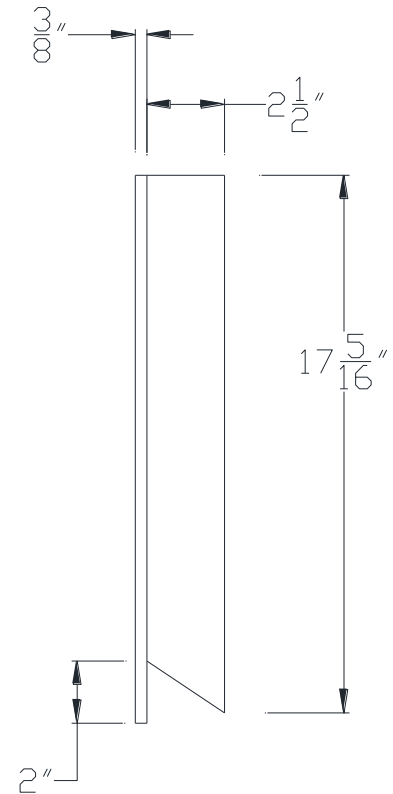

FRONT VIEW

SIDE VIEW

Category: Beam Accessories • Texture: Black Iron • Product: Volterra Flex

Volterra Architectural Products LLC - 1902 North 22nd Avenue - Phoenix, AZ 85009  
[www.volterraproducts.com](http://www.volterraproducts.com)