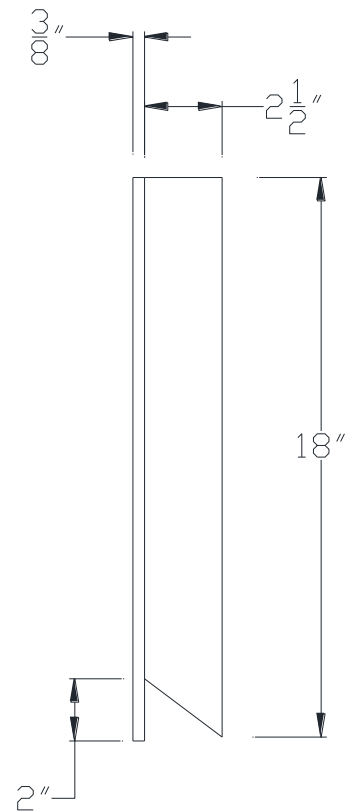

FRONT VIEW

SIDE VIEW

Category: Beam Accessories • Texture: Black Iron • Product: Volterra Flex

Volterra Architectural Products LLC - 1902 North 22nd Avenue - Phoenix , AZ 85009
www.volterraproducts.com