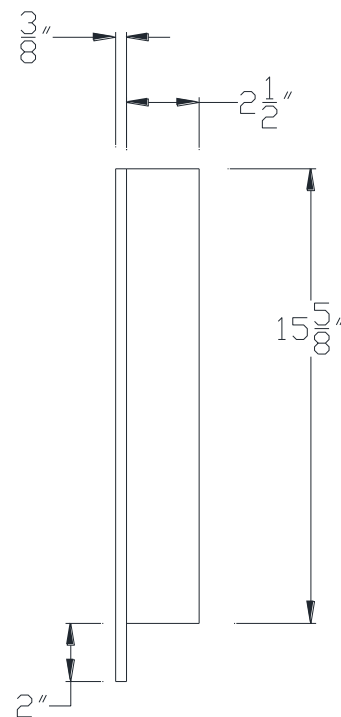

FRONT VIEW

SIDE VIEW

Category: Beam Accessories • Texture: Black Iron • Product: Volterra Flex

Volterra Architectural Products LLC - 1902 North 22nd Avenue - Phoenix, AZ 85009
www.volterraproducts.com