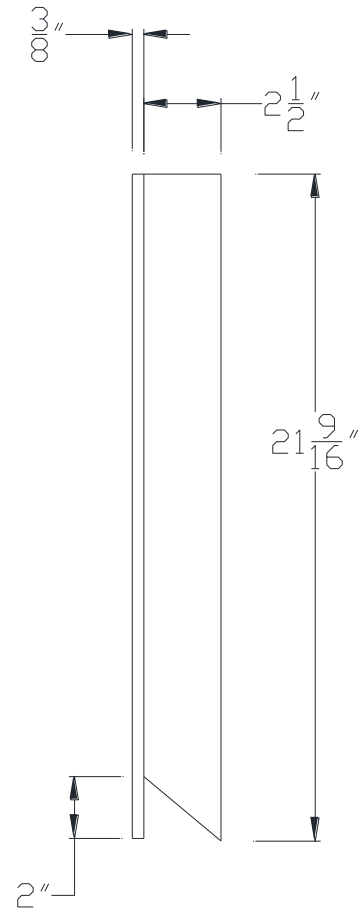

FRONT VIEW

SIDE VIEW

Category: Beam Accessories • Texture: Black Iron • Product: Volterra Flex

Volterra Architectural Products LLC - 1902 North 22nd Avenue - Phoenix, AZ 85009  
[www.volterraproducts.com](http://www.volterraproducts.com)