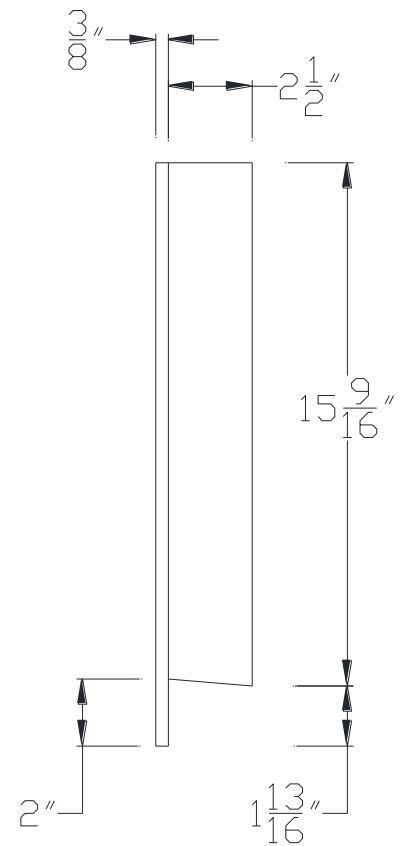

FRONT VIEW

SIDE VIEW

Category: Beam Accessories • Texture: Black Iron • Product: Volterra Flex

Volterra Architectural Products LLC - 1902 North 22nd Avenue - Phoenix, AZ 85009  
[www.volterraproducts.com](http://www.volterraproducts.com)