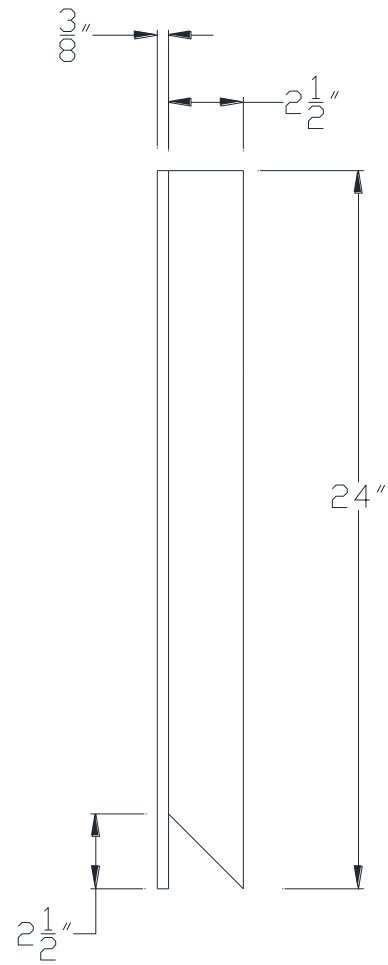

FRONT VIEW

SIDE VIEW

Category: Beam Accessories • Texture: Black Iron • Product: Volterra Flex

Volterra Architectural Products LLC - 1902 North 22nd Avenue - Phoenix, AZ 85009  
[www.volterraproducts.com](http://www.volterraproducts.com)