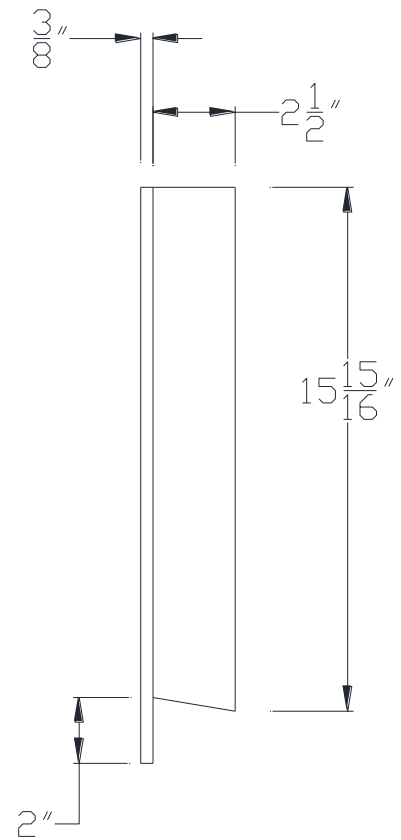

FRONT VIEW

SIDE VIEW

Category: Beam Accessories • Texture: Black Iron • Product: Volterra Flex

Volterra Architectural Products LLC - 1902 North 22nd Avenue - Phoenix, AZ 85009
www.volterraproducts.com