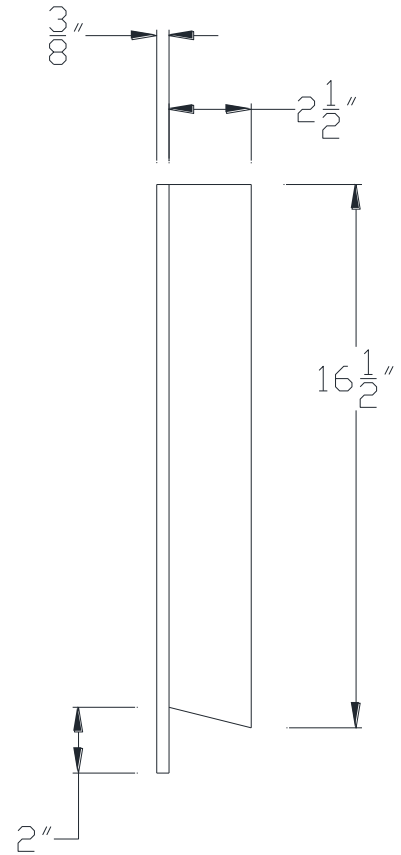

FRONT VIEW

SIDE VIEW

Category: Beam Accessories • Texture: Black Iron • Product: Volterra Flex

Volterra Architectural Products LLC - 1902 North 22nd Avenue - Phoenix, AZ 85009  
[www.volterraproducts.com](http://www.volterraproducts.com)