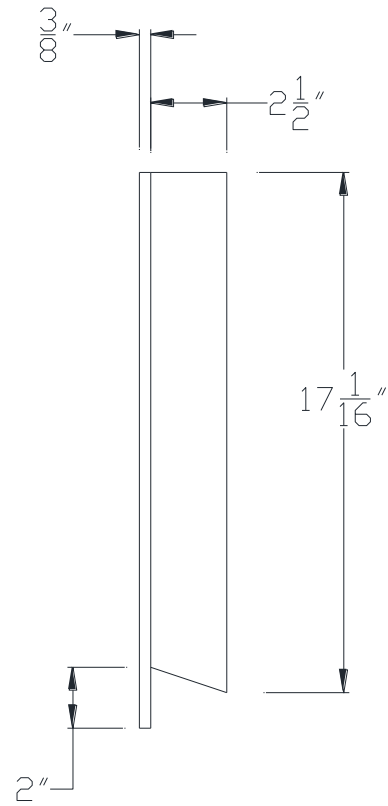

FRONT VIEW

SIDE VIEW

Category: Beam Accessories • Texture: Black Iron • Product: Volterra Flex

Volterra Architectural Products LLC - 1902 North 22nd Avenue - Phoenix, AZ 85009  
[www.volterraproducts.com](http://www.volterraproducts.com)