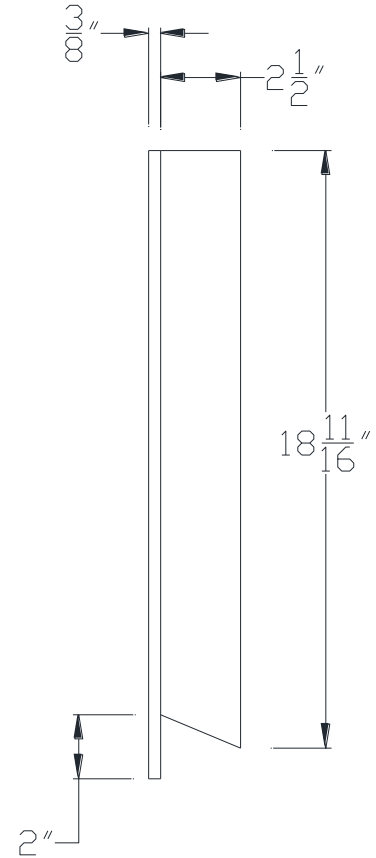

FRONT VIEW

SIDE VIEW

Category: Beam Accessories • Texture: Black Iron • Product: Volterra Flex

Volterra Architectural Products LLC - 1902 North 22nd Avenue - Phoenix , AZ 85009  
[www.volterraproducts.com](http://www.volterraproducts.com)