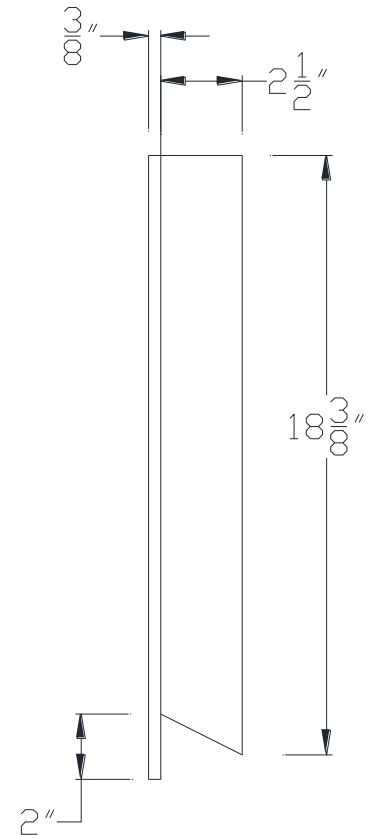

FRONT VIEW

SIDE VIEW

Category: Beam Accessories • Texture: Black Iron • Product: Volterra Flex

Volterra Architectural Products LLC - 1902 North 22nd Avenue -Phoenix , AZ 85009  
[www.volterraproducts.com](http://www.volterraproducts.com)