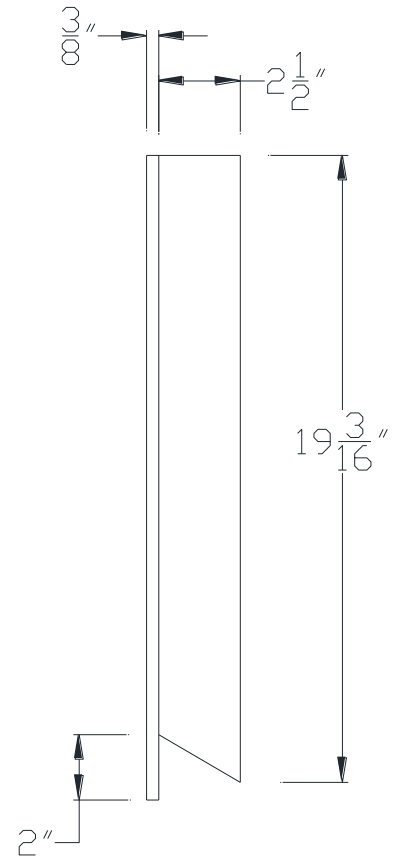

FRONT VIEW

SIDE VIEW

Category: Beam Accessories • Texture: Black Iron • Product: Volterra Flex

Volterra Architectural Products LLC - 1902 North 22nd Avenue - Phoenix, AZ 85009
www.volterraproducts.com