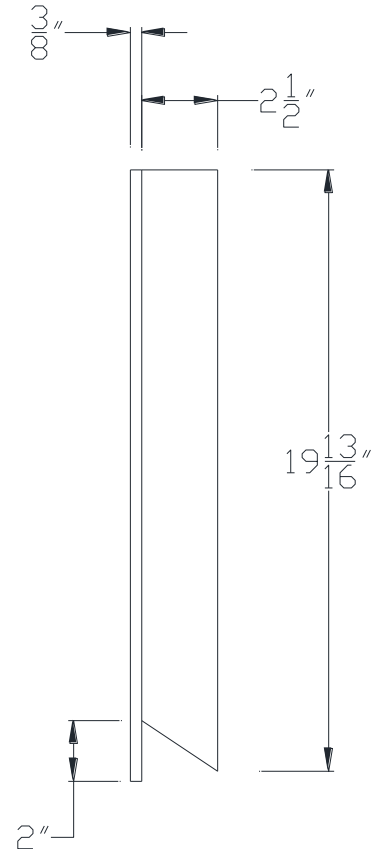

FRONT VIEW

SIDE VIEW

Category: Beam Accessories • Texture: Black Iron • Product: Volterra Flex

Volterra Architectural Products LLC - 1902 North 22nd Avenue - Phoenix, AZ 85009
www.volterraproducts.com