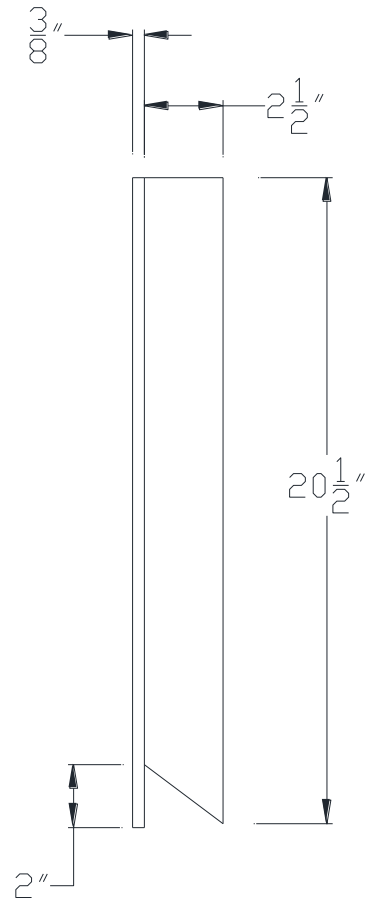

FRONT VIEW

SIDE VIEW

Category: Beam Accessories • Texture: Black Iron • Product: Volterra Flex

Volterra Architectural Products LLC - 1902 North 22nd Avenue - Phoenix, AZ 85009
www.volterraproducts.com