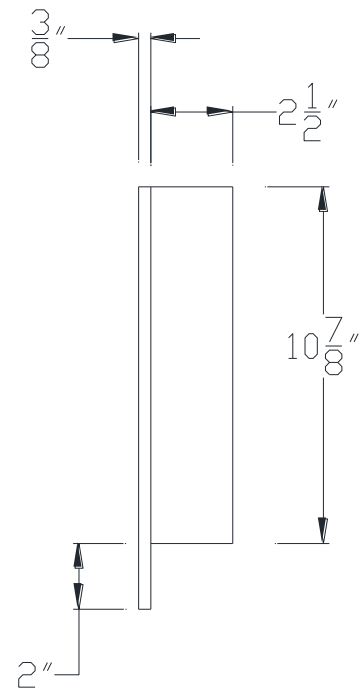

FRONT VIEW

SIDE VIEW

Category: Beam Accessories • Texture: Black Iron • Product: Volterra Flex

Volterra Architectural Products LLC - 1902 North 22nd Avenue - Phoenix, AZ 85009  
[www.volterraproducts.com](http://www.volterraproducts.com)