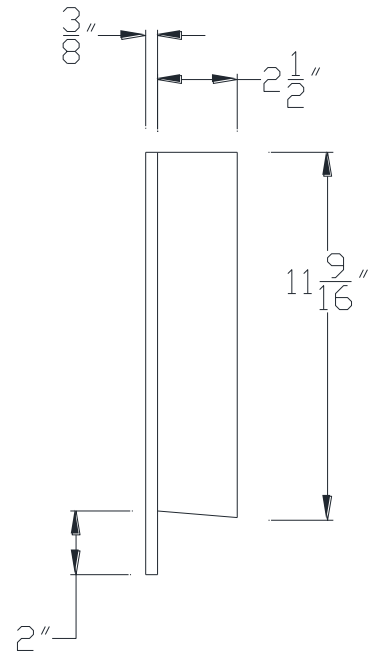

FRONT VIEW

SIDE VIEW

Category: Beam Accessories • Texture: Black Iron • Product: Volterra Flex

Volterra Architectural Products LLC - 1902 North 22nd Avenue - Phoenix, AZ 85009  
[www.volterraproducts.com](http://www.volterraproducts.com)