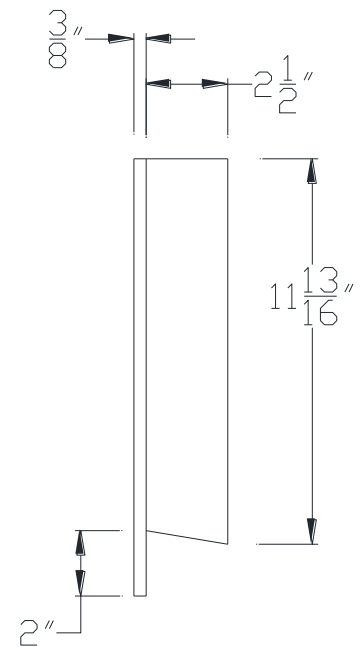

FRONT VIEW

SIDE VIEW

Category: Beam Accessories • Texture: Black Iron • Product: Volterra Flex

Volterra Architectural Products LLC - 1902 North 22nd Avenue - Phoenix, AZ 85009
www.volterraproducts.com