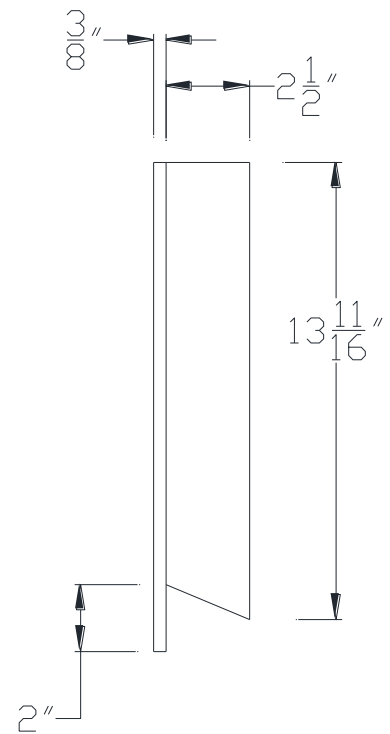

FRONT VIEW

SIDE VIEW

Category: Beam Accessories • Texture: Black Iron • Product: Volterra Flex

Volterra Architectural Products LLC - 1902 North 22nd Avenue - Phoenix, AZ 85009
www.volterraproducts.com