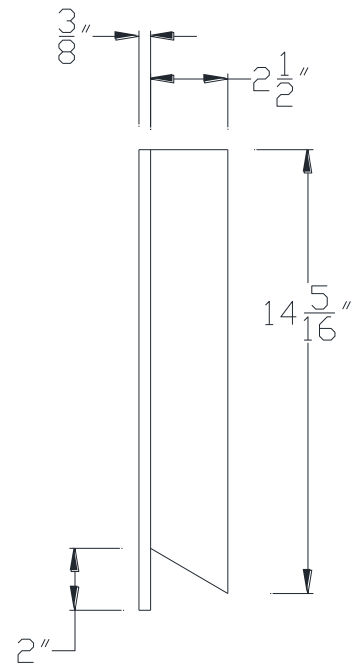

FRONT VIEW

SIDE VIEW

Category: Beam Accessories • Texture: Black Iron • Product: Volterra Flex

Volterra Architectural Products LLC - 1902 North 22nd Avenue - Phoenix, AZ 85009  
[www.volterraproducts.com](http://www.volterraproducts.com)