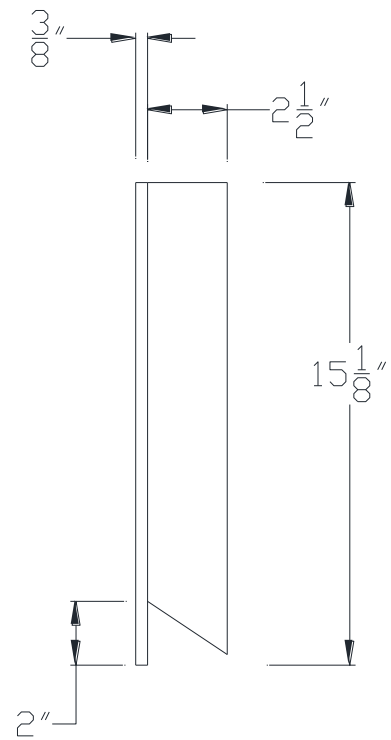

FRONT VIEW

SIDE VIEW

Category: Beam Accessories • Texture: Black Iron • Product: Volterra Flex

Volterra Architectural Products LLC - 1902 North 22nd Avenue -Phoenix , AZ 85009  
[www.volterraproducts.com](http://www.volterraproducts.com)