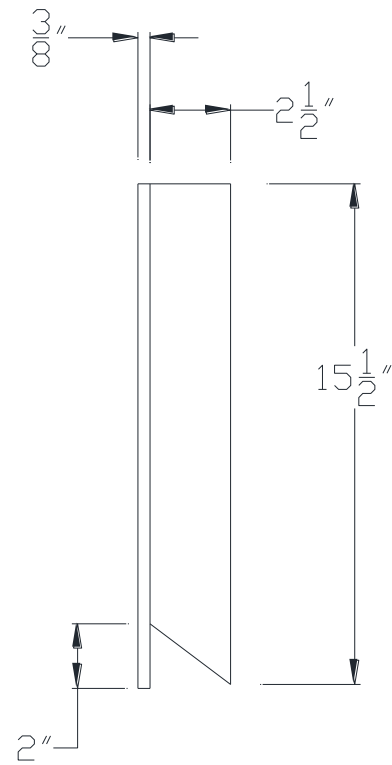

FRONT VIEW

SIDE VIEW

Category: Beam Accessories • Texture: Black Iron • Product: Volterra Flex

Volterra Architectural Products LLC - 1902 North 22nd Avenue -Phoenix , AZ 85009
www.volterraproducts.com