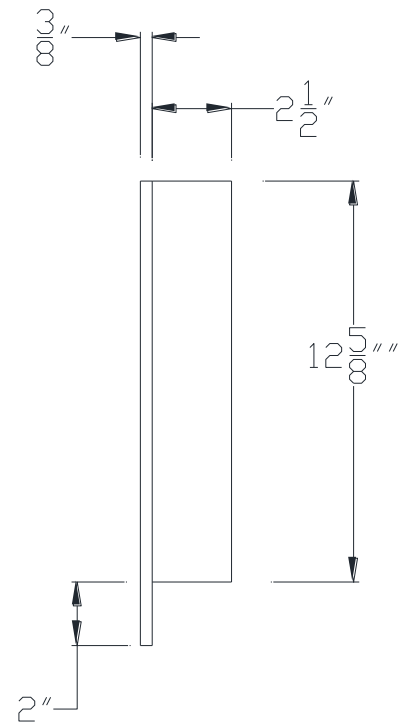

FRONT VIEW

SIDE VIEW

Category: Beam Accessories • Texture: Black Iron • Product: Volterra Flex

Volterra Architectural Products LLC - 1902 North 22nd Avenue - Phoenix , AZ 85009
www.volterraproducts.com