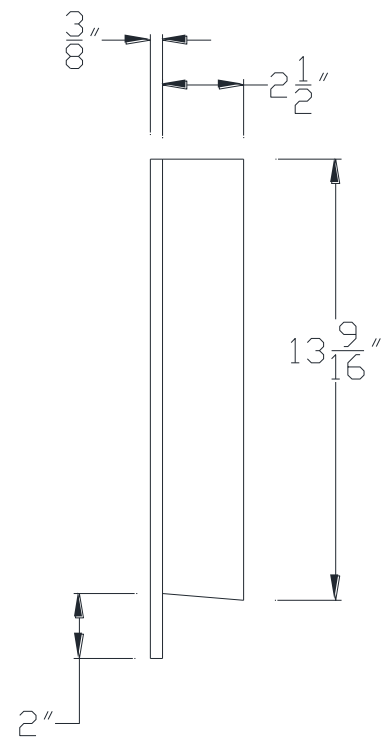

FRONT VIEW

SIDE VIEW

Category: Beam Accessories • Texture: Black Iron • Product: Volterra Flex

Volterra Architectural Products LLC - 1902 North 22nd Avenue - Phoenix, AZ 85009
www.volterraproducts.com