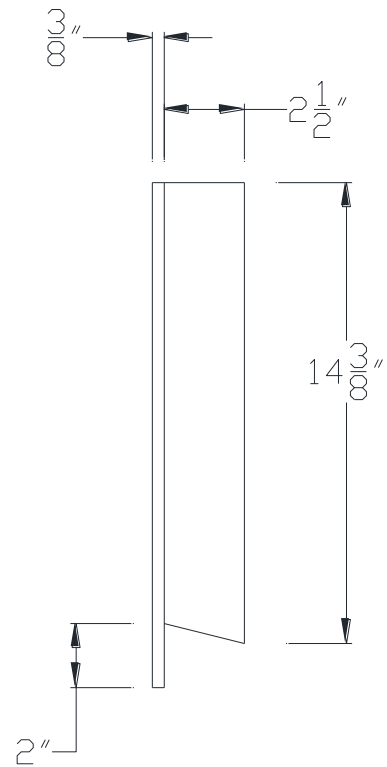

FRONT VIEW

SIDE VIEW

Category: Beam Accessories • Texture: Black Iron • Product: Volterra Flex

Volterra Architectural Products LLC - 1902 North 22nd Avenue -Phoenix , AZ 85009
www.volterraproducts.com