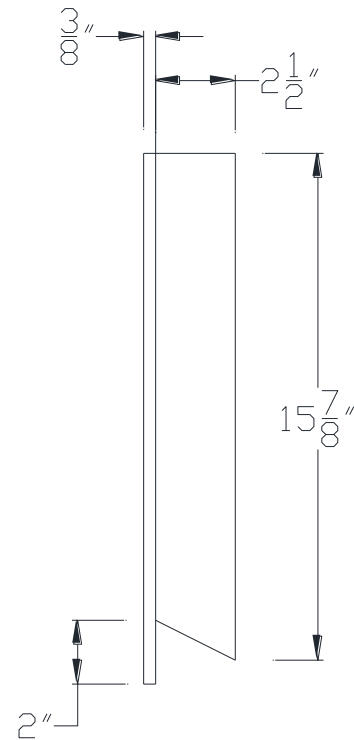

FRONT VIEW

SIDE VIEW

Category: Beam Accessories • Texture: Black Iron • Product: Volterra Flex

Volterra Architectural Products LLC - 1902 North 22nd Avenue -Phoenix , AZ 85009
www.volterraproducts.com