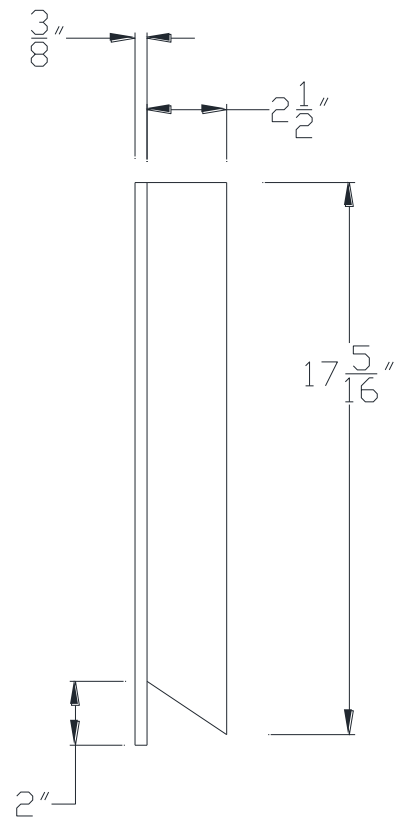

FRONT VIEW

SIDE VIEW

Category: Beam Accessories • Texture: Black Iron • Product: Volterra Flex

Volterra Architectural Products LLC - 1902 North 22nd Avenue - Phoenix , AZ 85009
www.volterraproducts.com