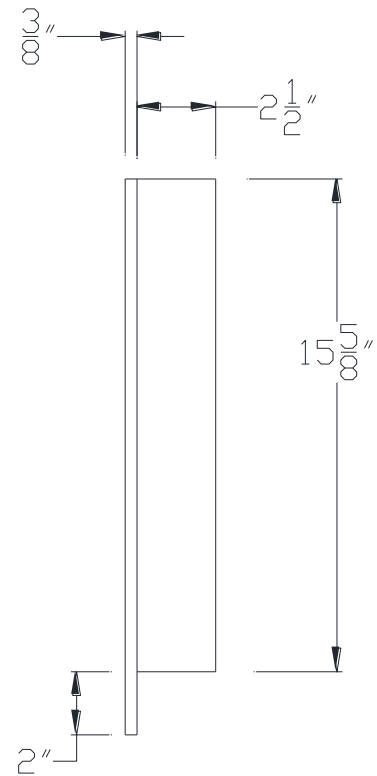

FRONT VIEW

SIDE VIEW

Category: Beam Accessories • Texture: Black Iron • Product: Volterra Flex

Volterra Architectural Products LLC - 1902 North 22nd Avenue -Phoenix , AZ 85009
www.volterraproducts.com