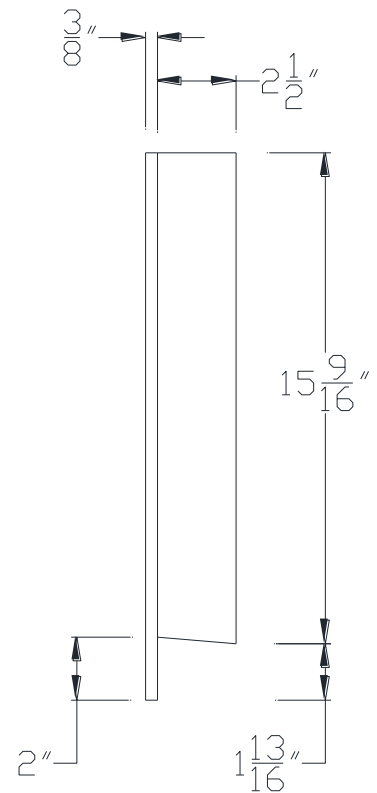

FRONT VIEW

SIDE VIEW

Category: Beam Accessories • Texture: Black Iron • Product: Volterra Flex

Volterra Architectural Products LLC - 1902 North 22nd Avenue - Phoenix, AZ 85009
www.volterraproducts.com