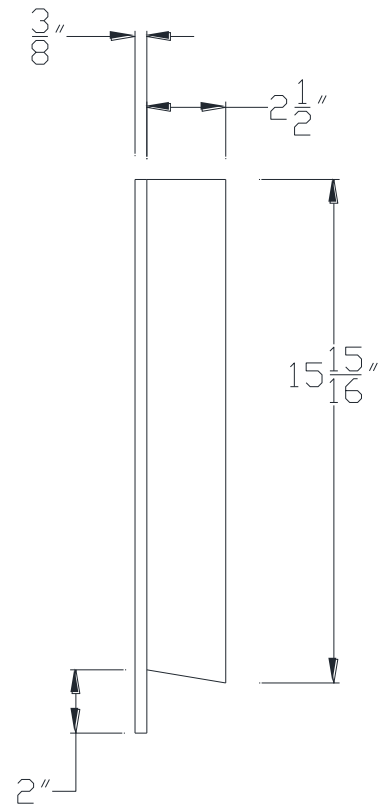

FRONT VIEW

SIDE VIEW

Category: Beam Accessories • Texture: Black Iron • Product: Volterra Flex

Volterra Architectural Products LLC - 1902 North 22nd Avenue -Phoenix , AZ 85009
www.volterraproducts.com