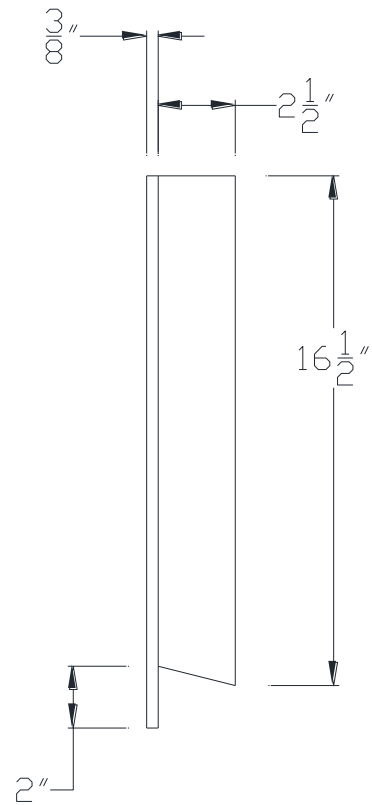

FRONT VIEW

SIDE VIEW

Category: Beam Accessories • Texture: Black Iron • Product: Volterra Flex

Volterra Architectural Products LLC - 1902 North 22nd Avenue - Phoenix, AZ 85009
www.volterraproducts.com