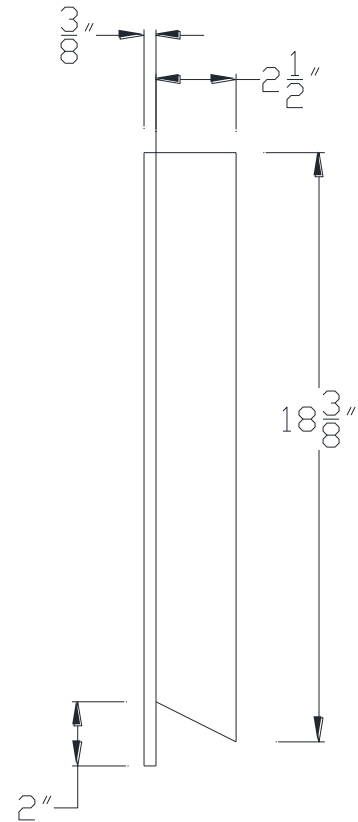

FRONT VIEW

SIDE VIEW

Category: Beam Accessories • Texture: Black Iron • Product: Volterra Flex

Volterra Architectural Products LLC - 1902 North 22nd Avenue -Phoenix , AZ 85009
www.volterraproducts.com