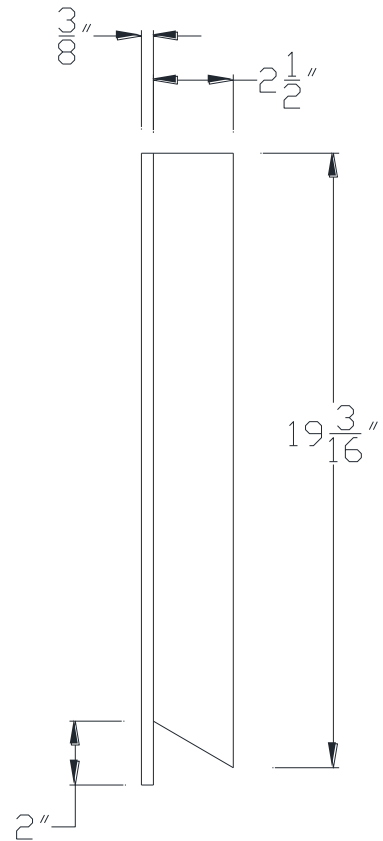

FRONT VIEW

SIDE VIEW

Category: Beam Accessories • Texture: Black Iron • Product: Volterra Flex

Volterra Architectural Products LLC - 1902 North 22nd Avenue - Phoenix , AZ 85009
www.volterraproducts.com