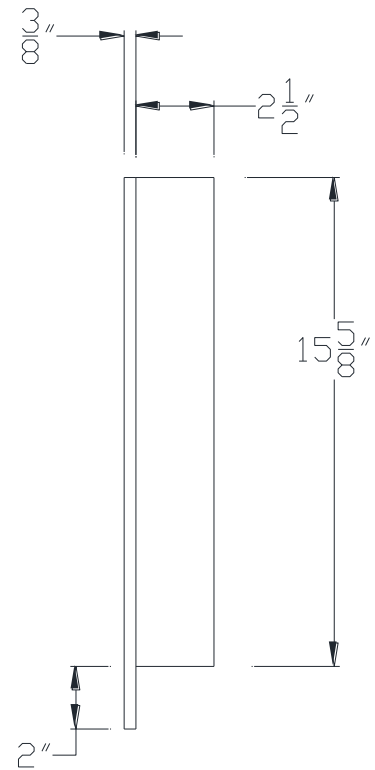

FRONT VIEW

SIDE VIEW

Category: Beam Accessories • Texture: Black Iron • Product: Volterra Flex

Volterra Architectural Products LLC - 1902 North 22nd Avenue -Phoenix , AZ 85009
www.volterraproducts.com